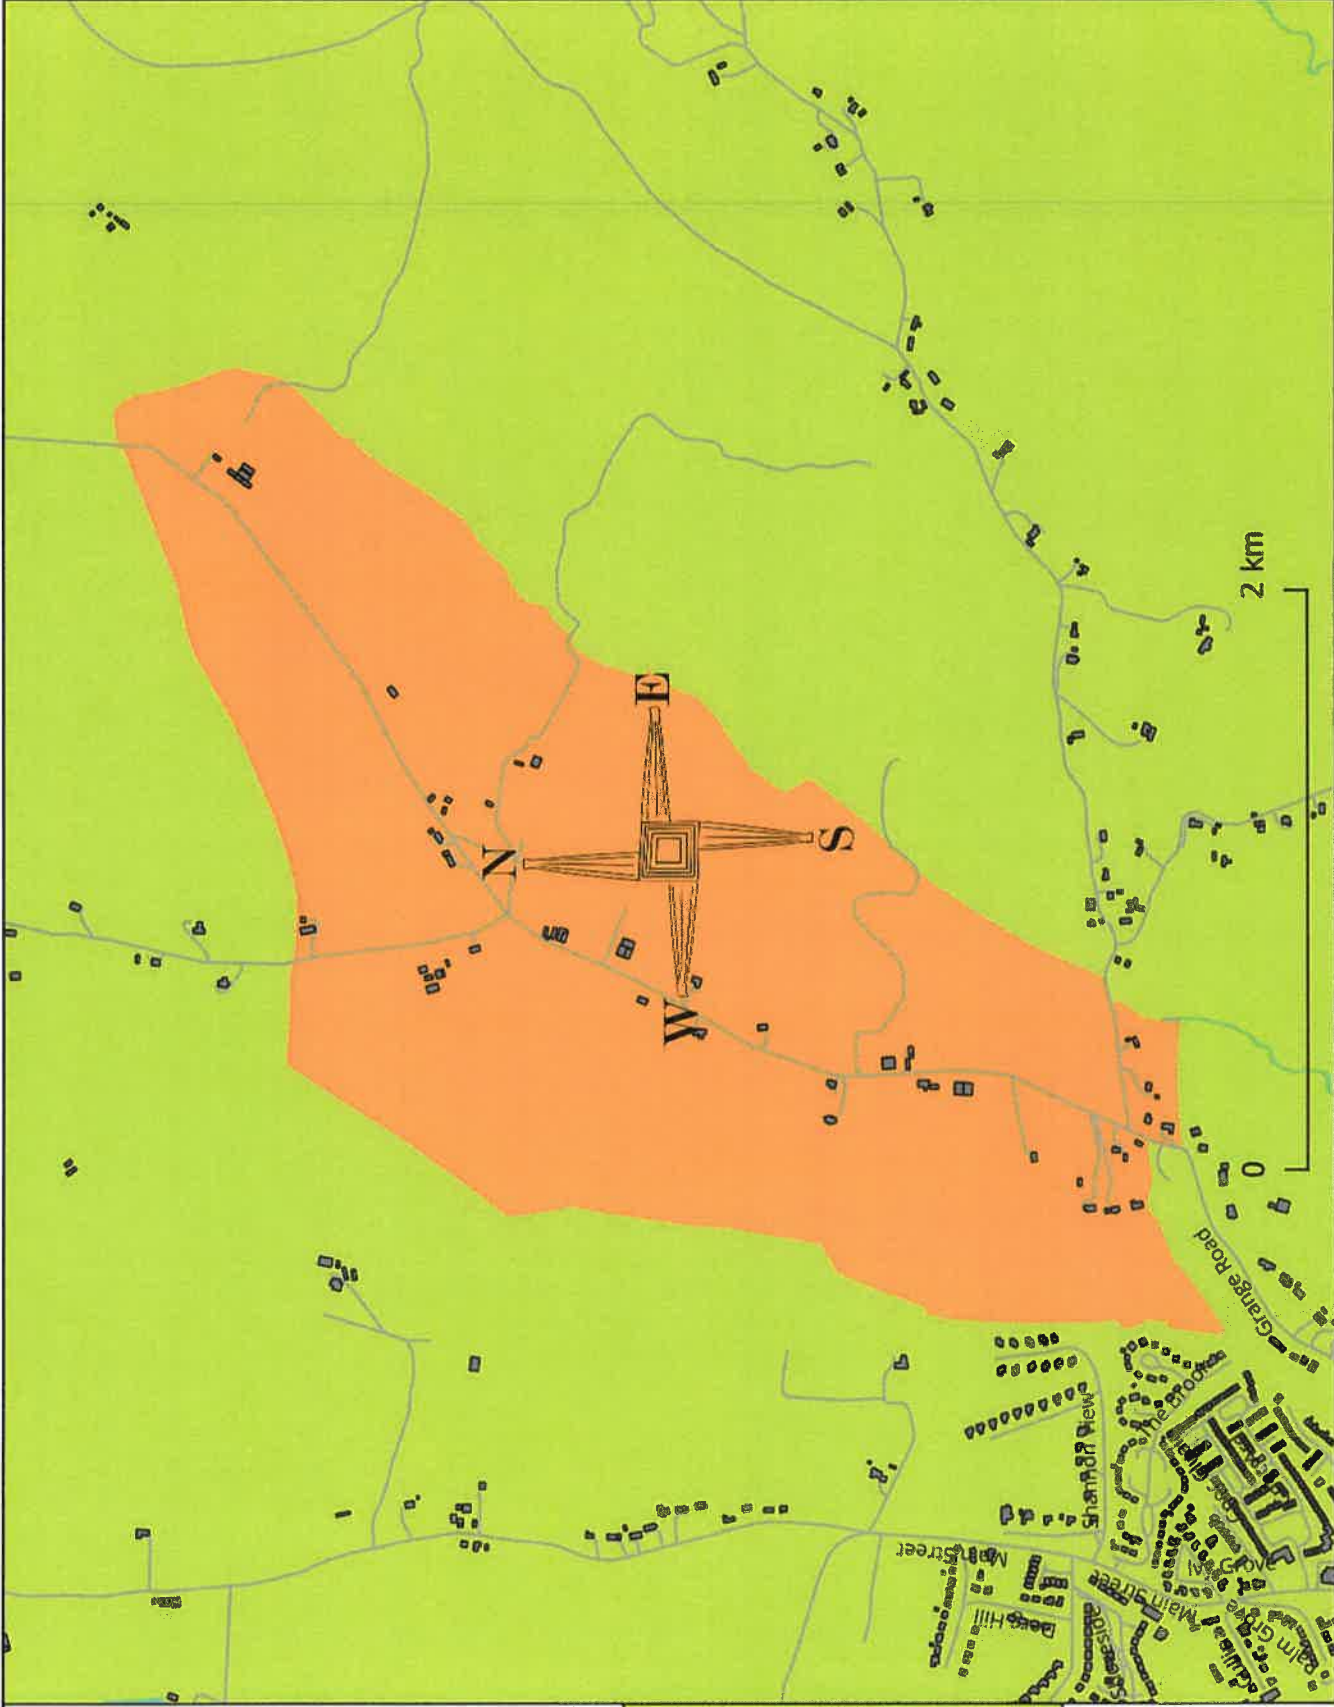

Townland of Grange