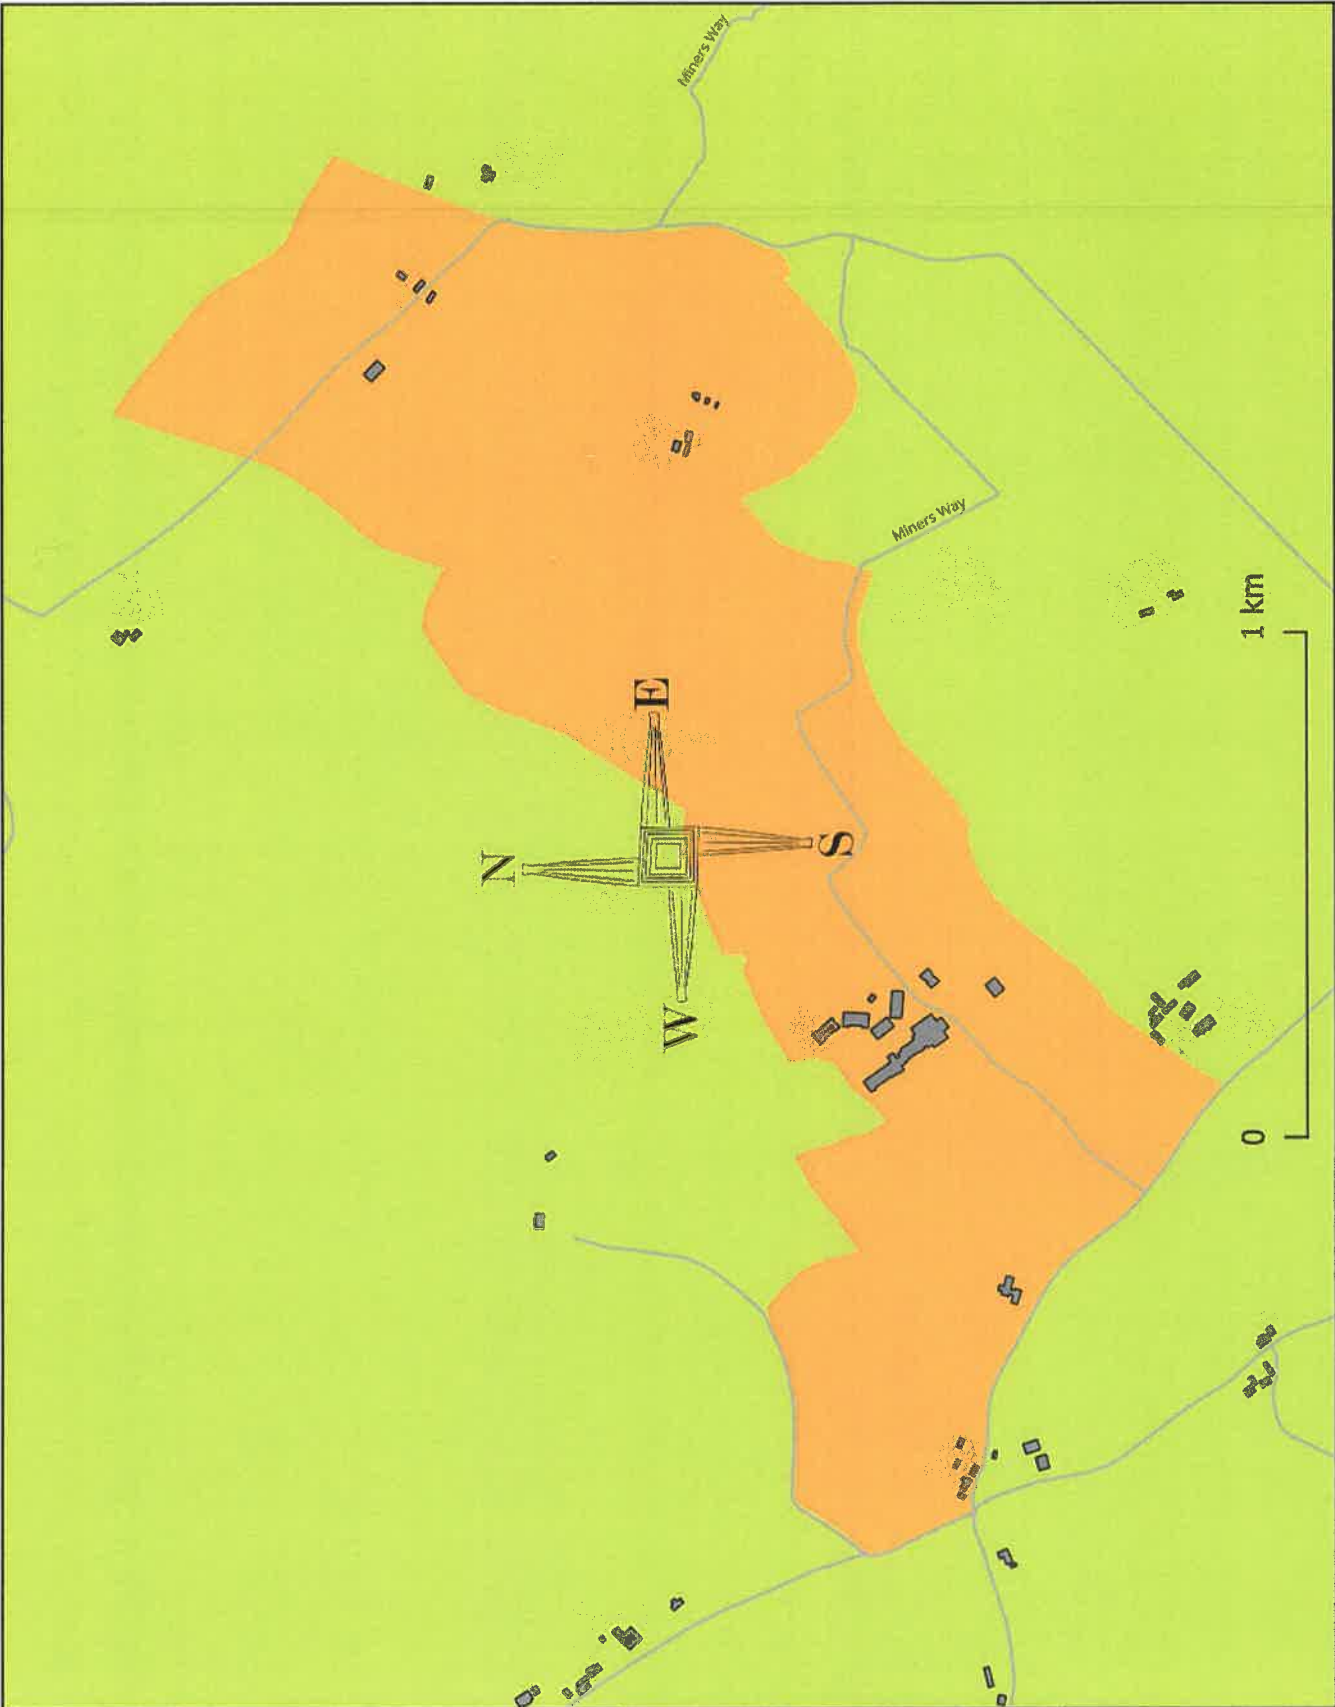

Townland of Carrickglass