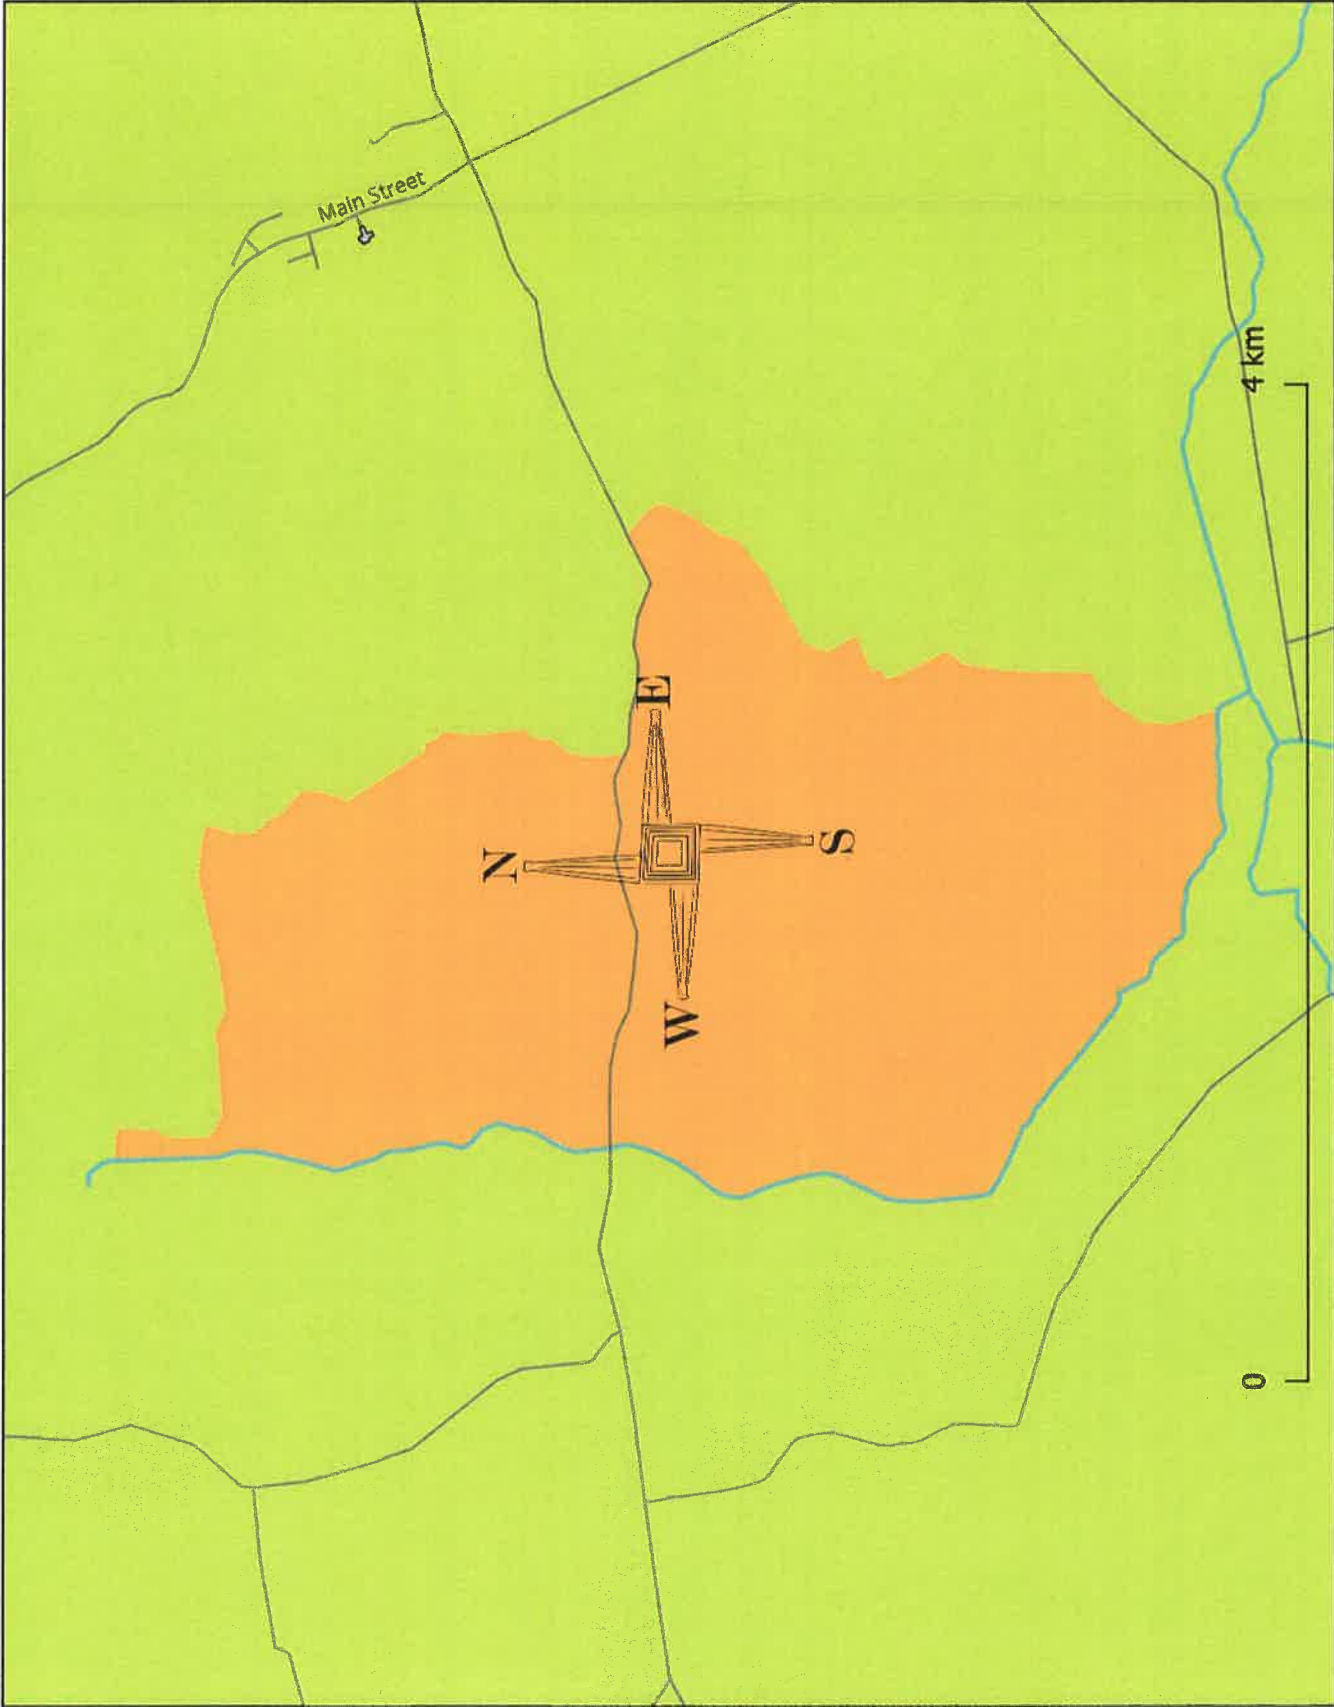

Legal Description:

The property shown RED as Plan(s) 3507 containing 19.2404 Hectares and Plan(s) 5 containing 12.8852 Hectares on Registry Map, in Townland of CLOONEE, Barony of CONNELLO UPPER, Electoral Division of CASTLETOWN.

Lawful Description:

Land and dwelling at Cloonee, Connello Upper, Castletown, Limerick, Éire.

Legal Interest:

THOMAS STACK (JUNIOR) of Clonee, Ballyagran, Kilmallock, County Limerick.

Legal Description:

The property shown RED as Plan(s) 3507 containing 19.2404 Hectares and Plan(s) 5 containing 02.8852 Hectares on Registry Map, in Townland of CLOONEE, Barony of CONNELLO UPPER, Electoral Division of CASTLETOWN.