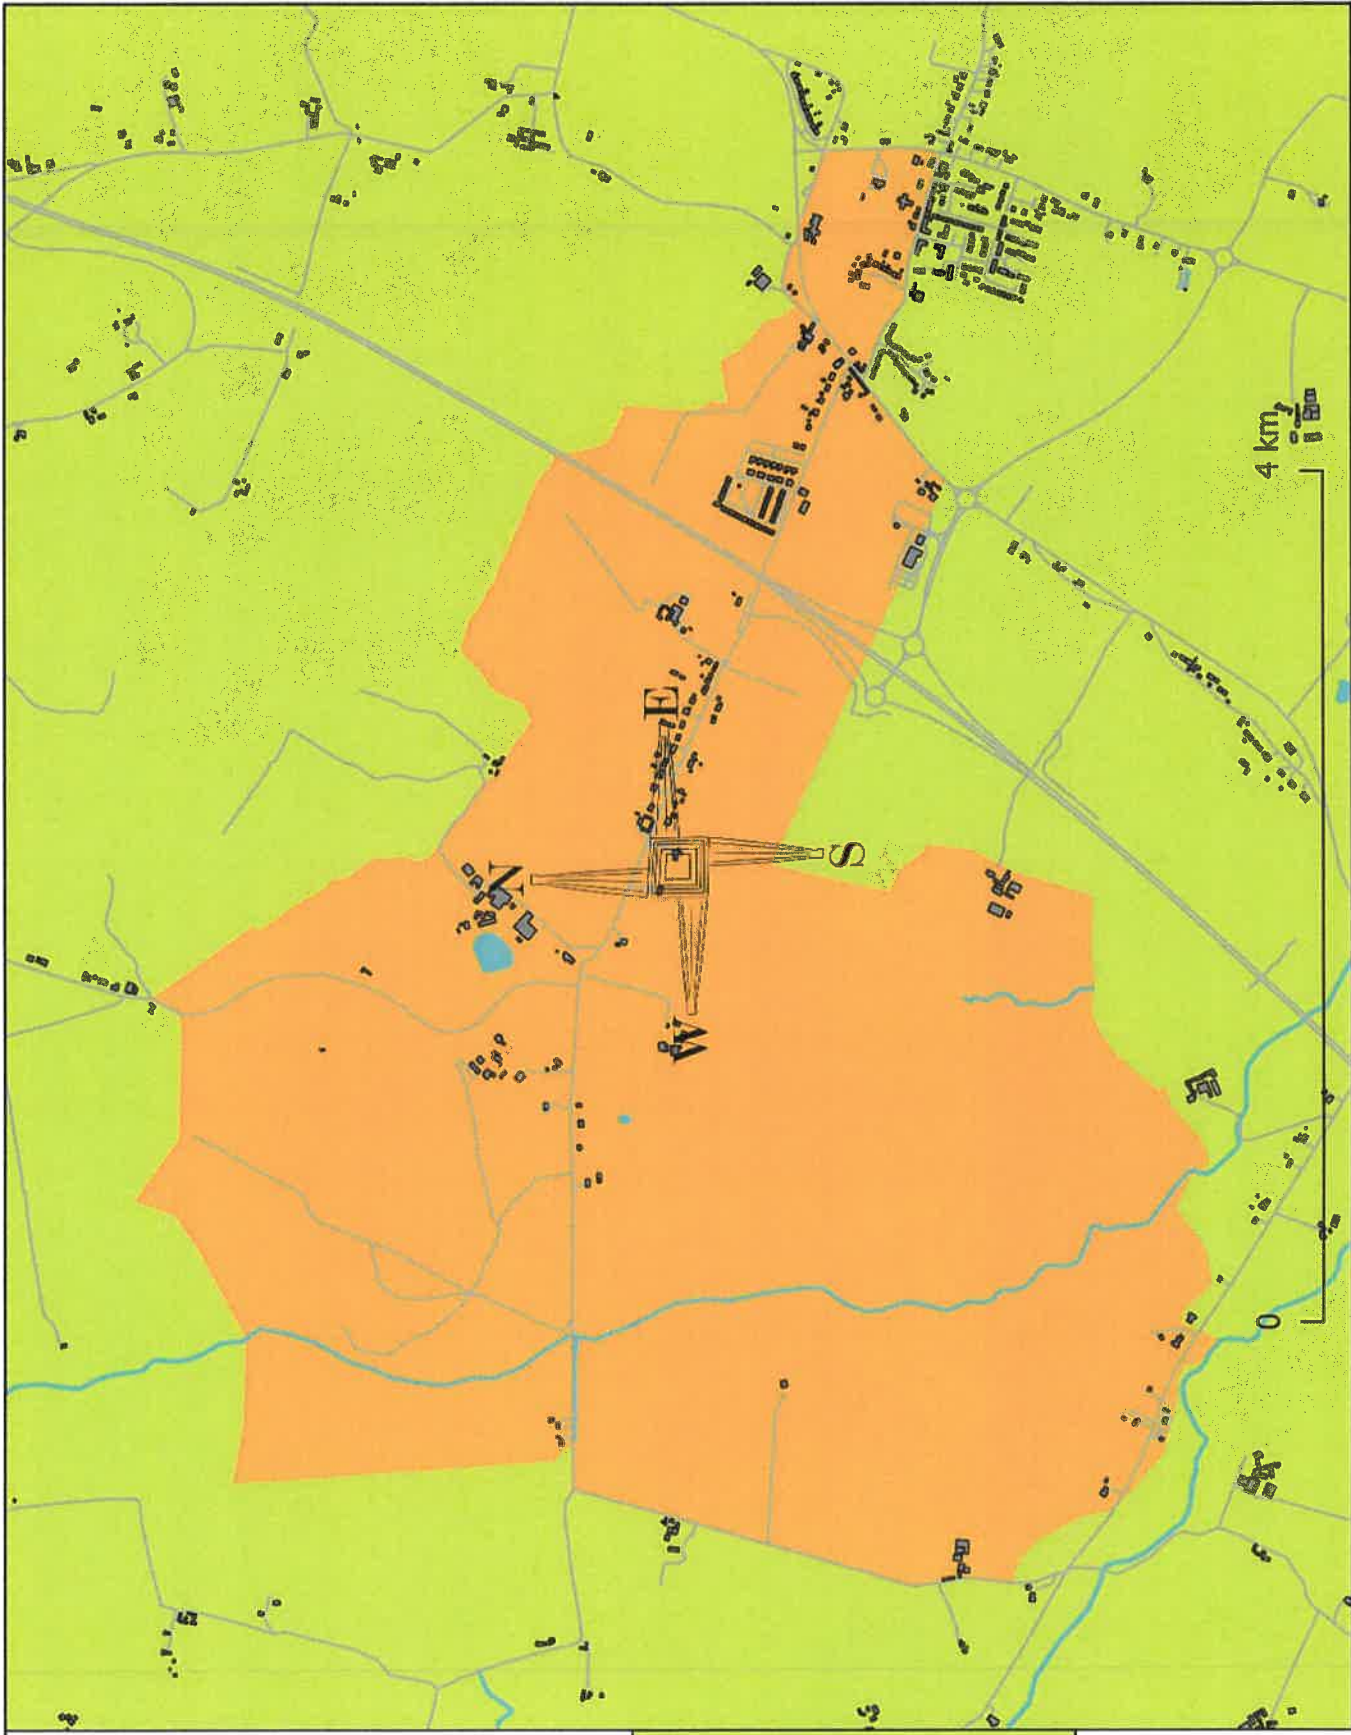

Legal Description:

The property as Plan 162 on Registry Map in Townland of
KELLYMOUNT SHANKILL Folio 18916F KILKENNY

Fógra an Phlean

KK18916F

XY 664669, 659905

Kellymount

S.C.C1

24-09-09

Leas Dlíthiúil:

BRIDGET CARTHY & EAMON CARTHY

Cur Síos Dlíthiúil:

The property as Plan 162 on Registry Map in Townland of KELLYMOUNT SHANKILL Folio 18916F KILKENNY

Townland of Kellymount

Co. Kilkenny

**Barony of
Gowran**