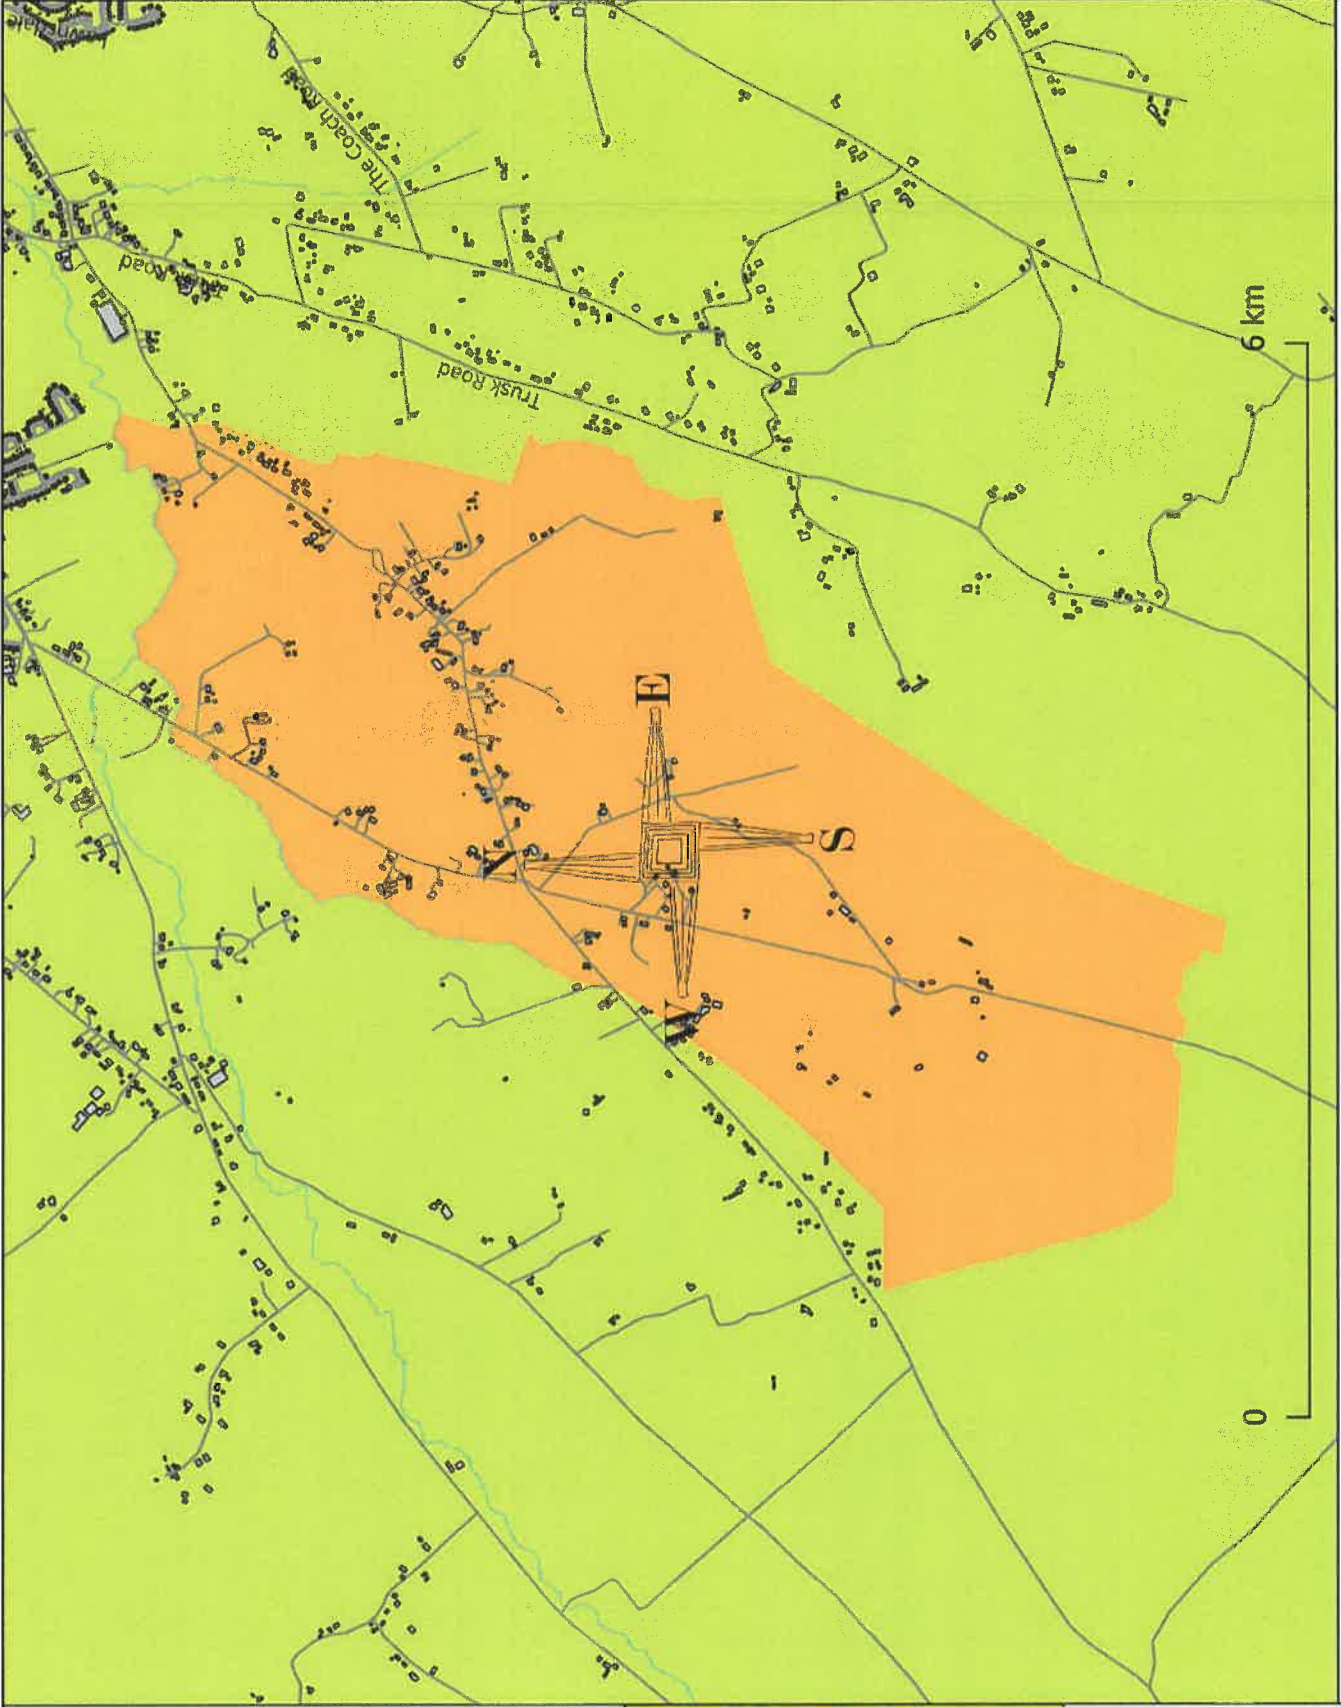

Plan Notice

DL20517F

XY 612757, 892112

Carrickmcgrath

S.C.G9

24-08-10

Lodial/Alodial/Allodial Title: Joseph M Griffin

Beneficial Interest: The Griffin Family Trust

Equitable Interest: Joseph M Griffin

Lawful Description: Dwelling at Carrickmcgrath, Goland, Donegal, Éire.

Legal Interest: JOSEPH GRIFFIN

Legal Description: The property shown RED Plan(s) 17 on Registry Map in Townland of CARRICKMAGRATH, in Barony of RAPHOE SOUTH in Electoral Division of Goland, Folio DL20517F.