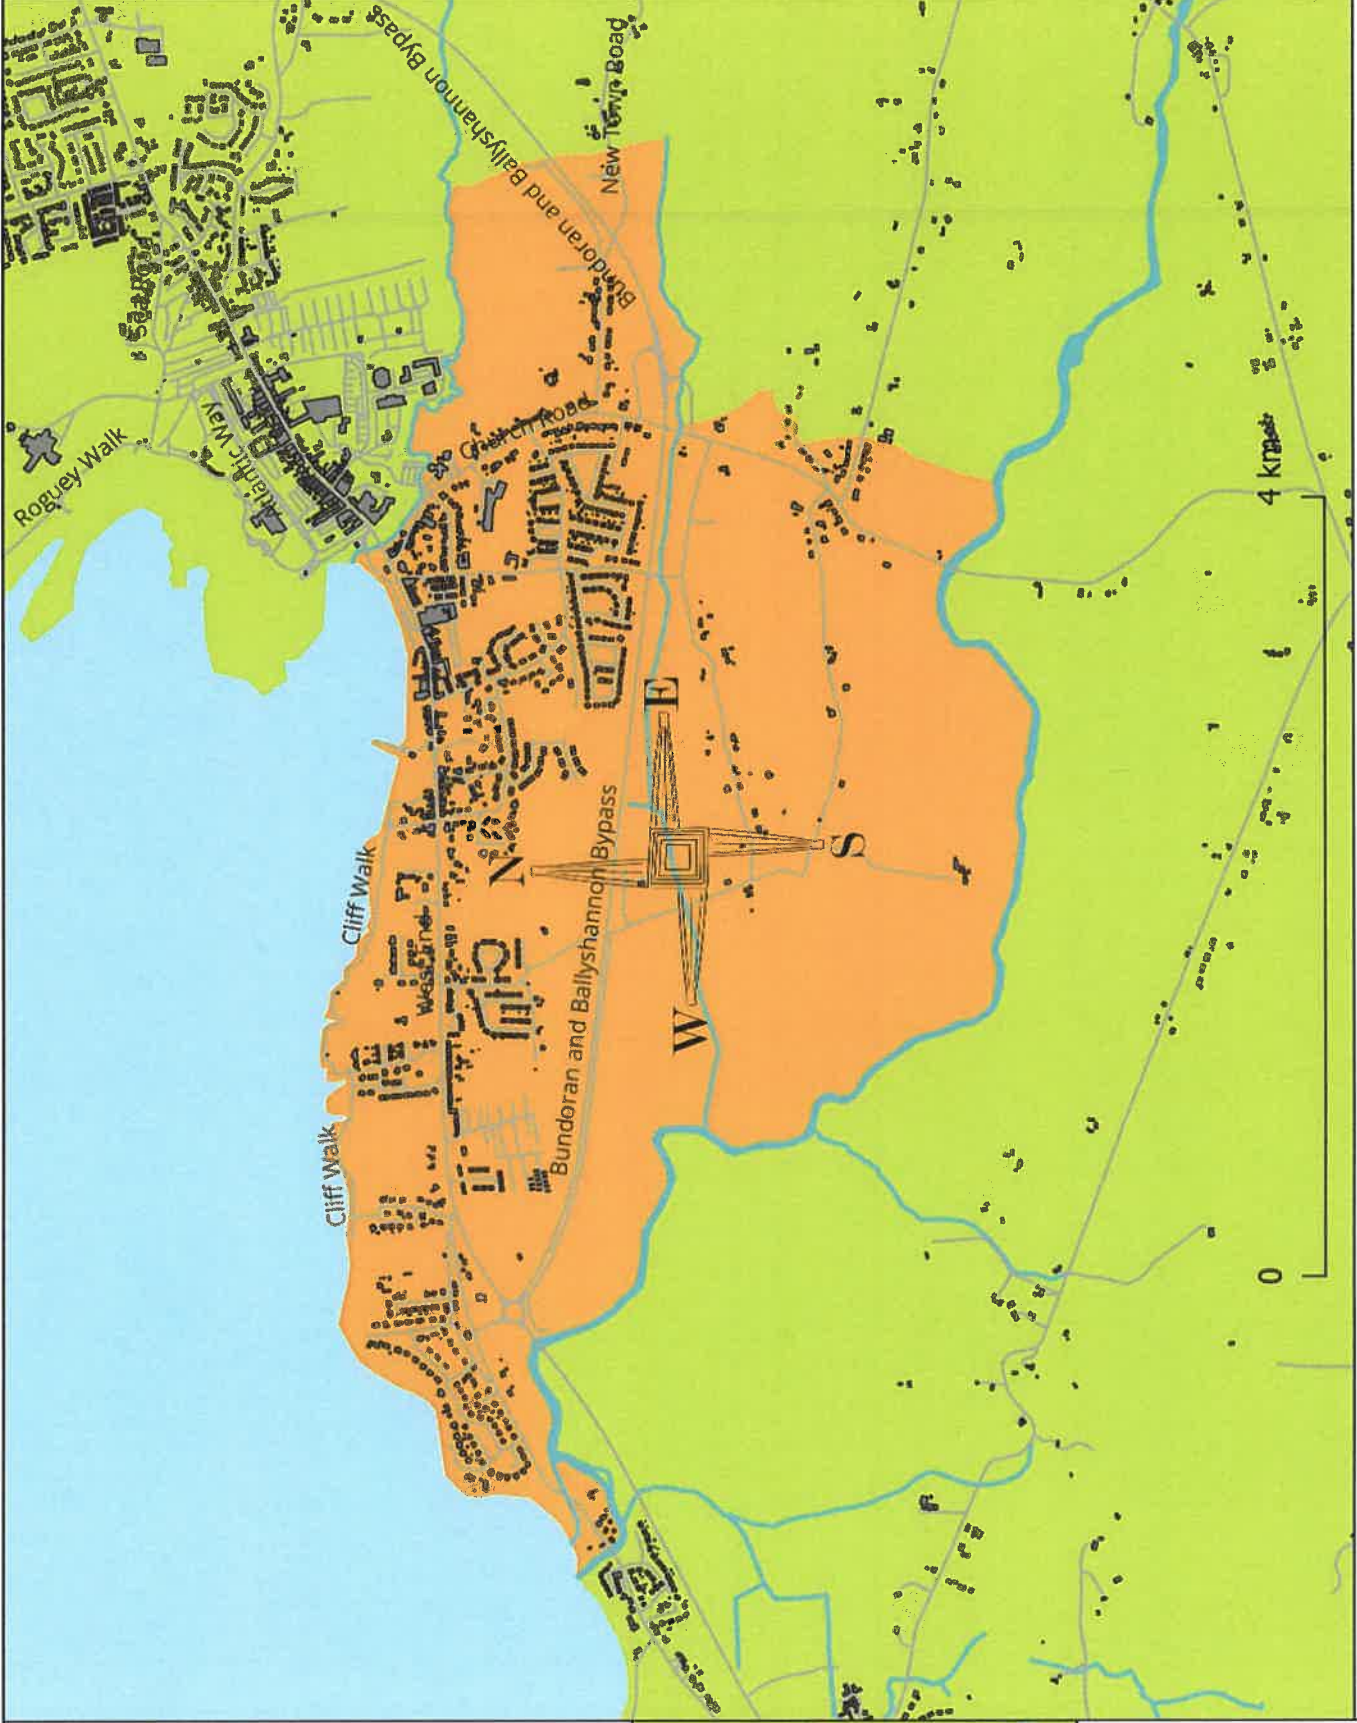

Lawful Description:

Land and Dwelling at Rock Road Bundoran Donegal Éire F94 FC80

Legal Interest:

NIALL MURRAY & ANN MARIE MURRAY of ROCK ROAD
BUNDORAN COUNTY DONEGAL

Legal Description:

A plot of ground in Townland of MAGHERACAR and Barony of
TIRHUGH containing 1872 Hectares shown as Plan(s) 137 edged
RED on Registry Map (OS MAP Ref(s) 109/4) Folio 197F.