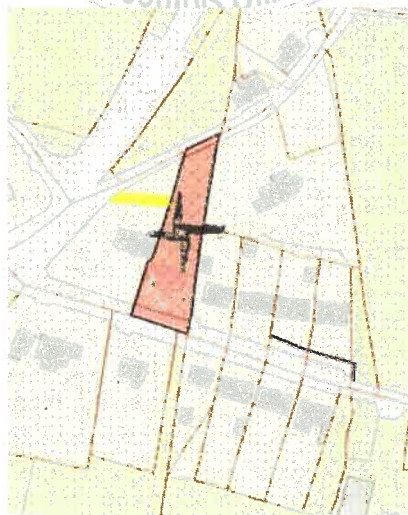

Leas Dlíthiúil:

NIALL MURRAY & ANN MARIE MURRAY of ROCK ROAD
BUNDORAN COUNTY DONEGAL

Cur Síos Dlíthiúil:

A plot of ground in Townland of MAGHERACAR and Barony of TIRHUGH containing .1872 Hectares shown as Plan(s) 137 edged RED on Registry Map (OS MAP Ref(s) 109/4) Folio 197F.

Lawful Description:

Land and Dwelling at Rock Road Bundoran Donegal Éire F94 FC80

Legal Interest:

NIALL MURRAY & ANN MARIE MURRAY of ROCK ROAD
BUNDORAN COUNTY DONEGAL

Legal Description:

A plot of ground in Townland of MAGHERACAR and Barony of
TIRHUGH containing 1872 Hectares shown as Plan(s) 137 edged
RED on Registry Map (OS MAP Ref(s) 109/4) Folio 197F.