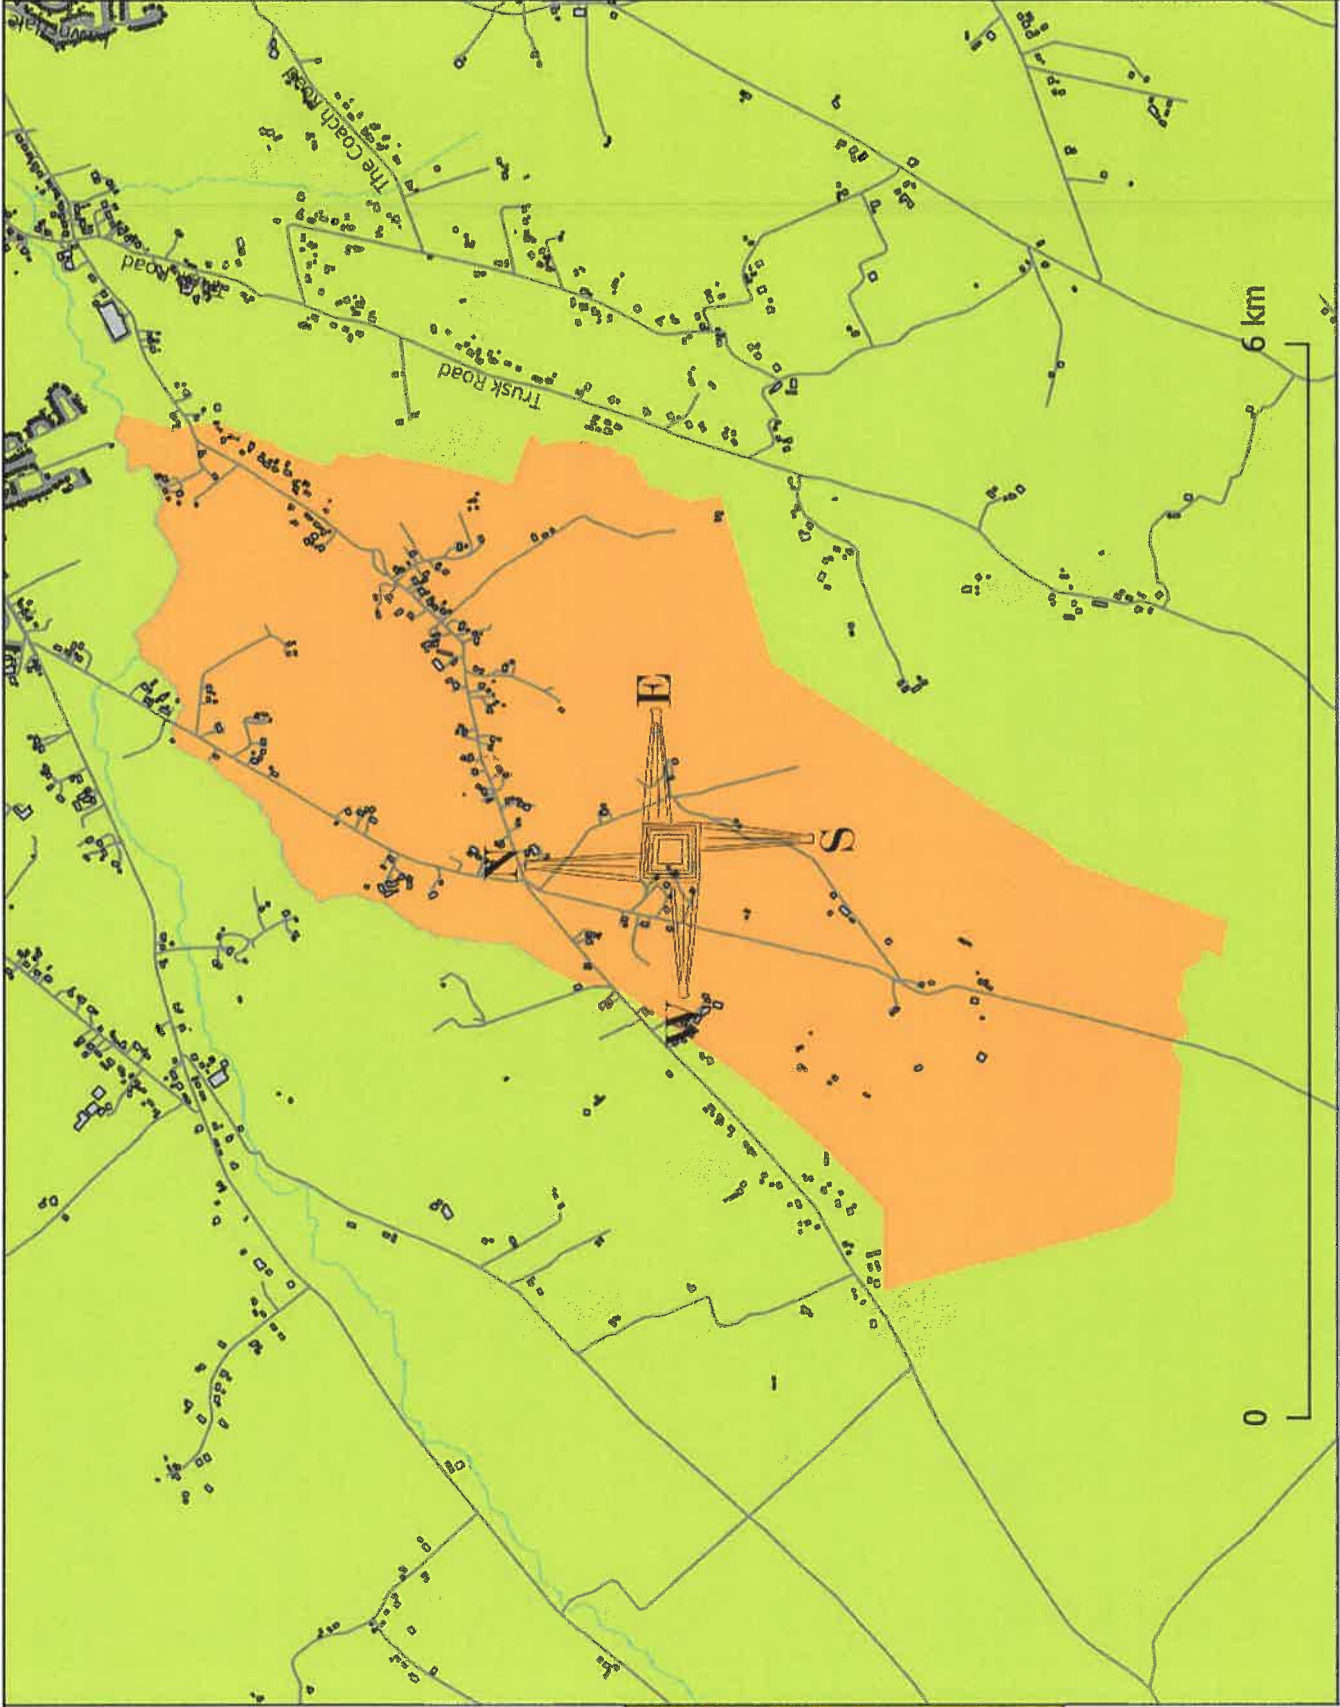

Equitable Interest: Joseph M Griffin

Lawful Description: Land at Carrickmagrath, Raphoe South, Donegal, Éire

Legal Interest: JOSEPH GRIFFIN

Legal Description: The property shown RED as Plan(s) 11104 on Registry Map, Townland of CARRICKMAGRATH, Barony of RAPHOE SOUTH, Electoral Division of GOLAND. Folio DL11104.

Leas Cothromasach: Seosamh M Griffin

Cur Síos Dlíthiúil: Talamh i gCarrraig Mhic Rathá, Ráth Bhoth Theas, Dún na nGall, Éire

Leas Dlíthiúil: JOSEPH GRIFFIN

Cur Síos Dlíthiúil: The property shown RED as Plan(s) 11104 on Registry Map, Townland of CARRICKMAGRATH, Barony of RAPHOE SOUTH, Electoral Division of GOLAND. Folio DL11104.

Co. Donegal

**Barony of
Raphoe South**

Cláirín

Townland of Carrickmagrath