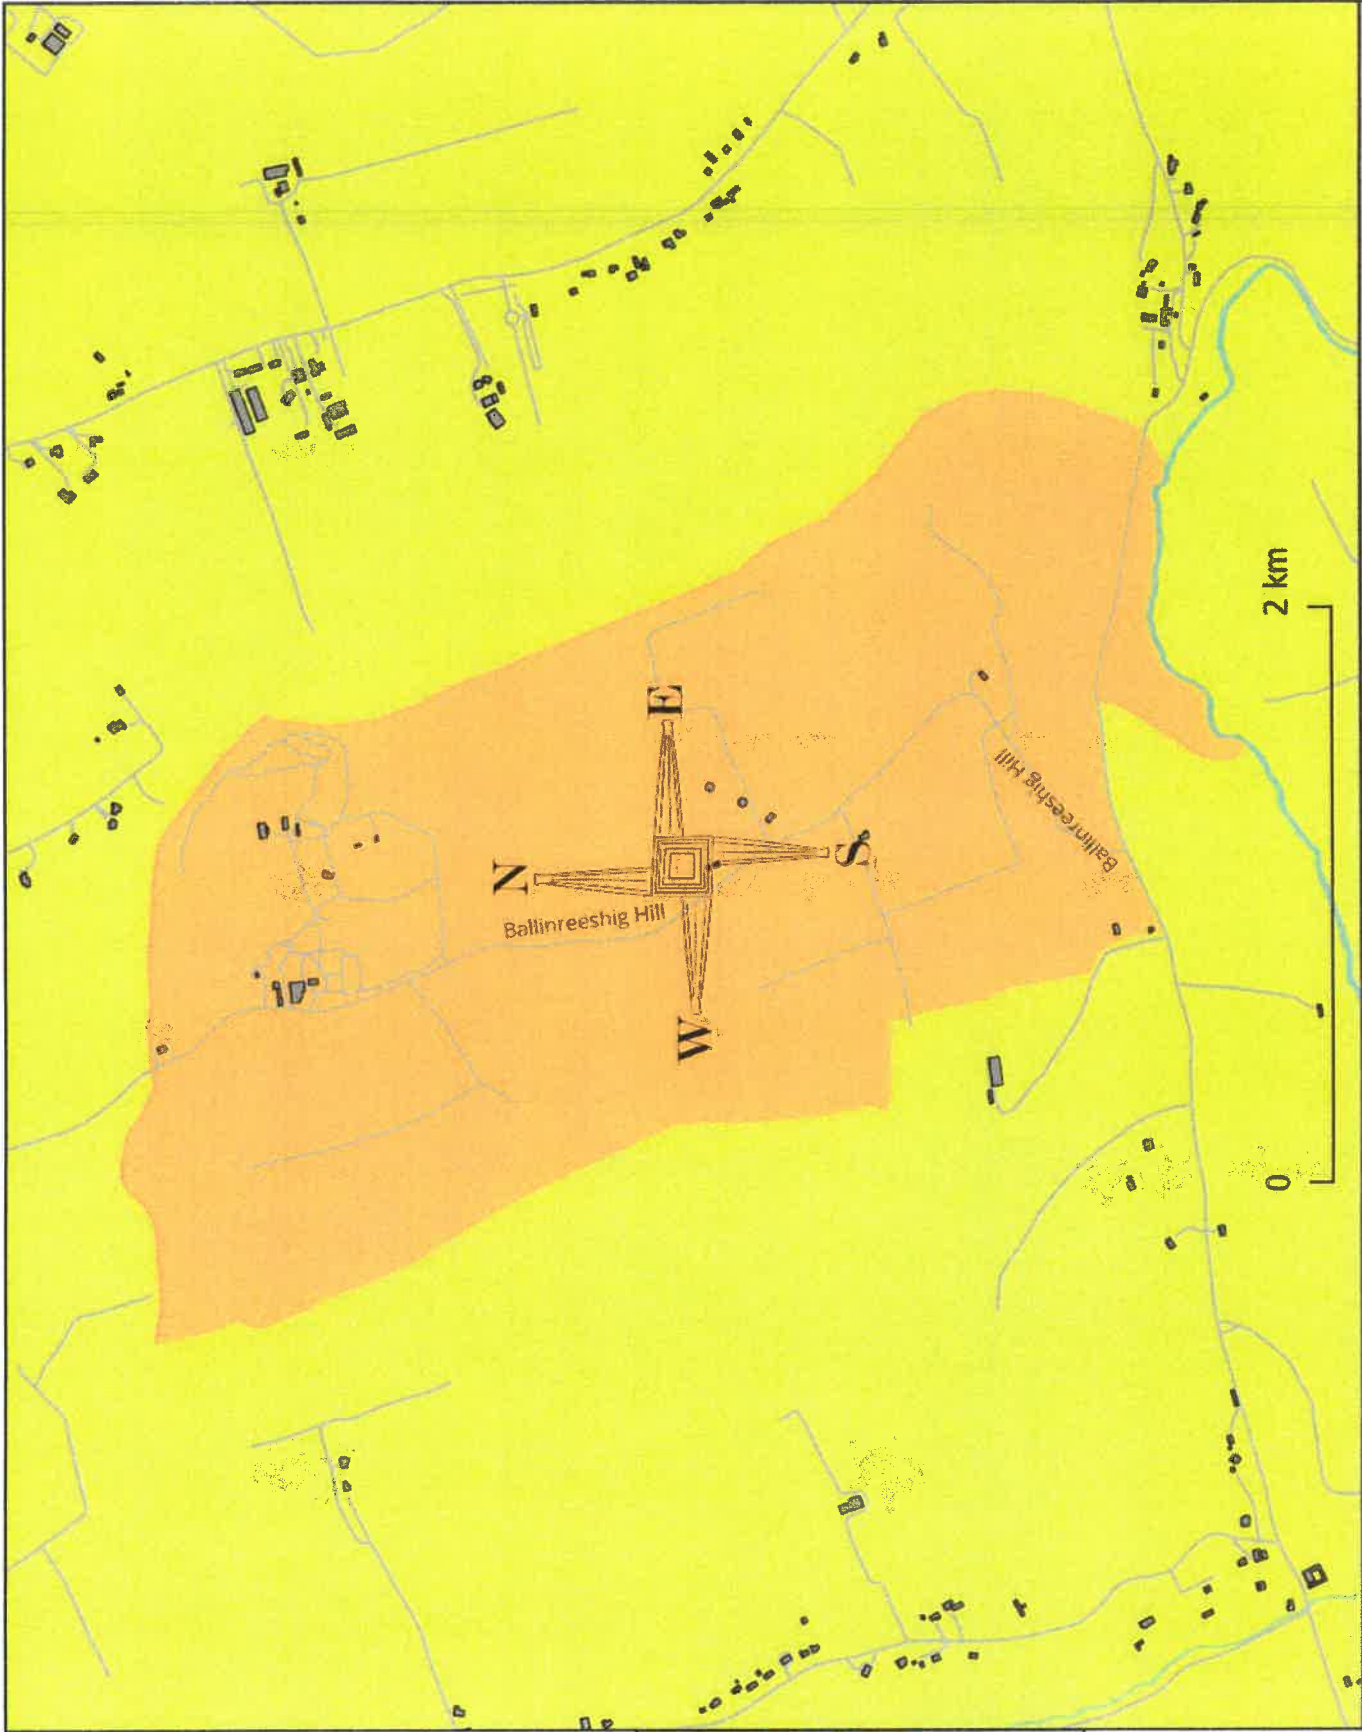

Townland of Ballinreeshig