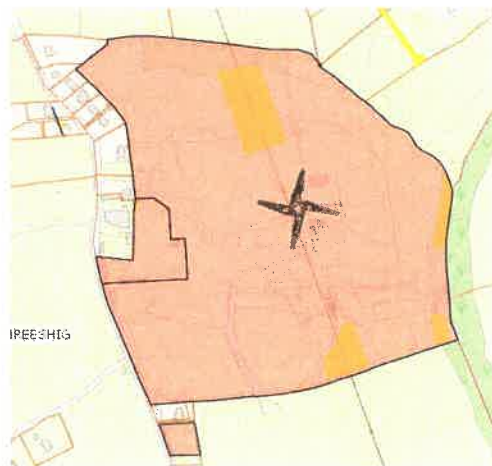

Plan Notice

CK36871F

XY 570043 565539

Ballinreeshig

S.C.O10

24-03-20

| | |
|----------------------|---|
| Lodial Title : | Seán G. O Halloran |
| Beneficial Interest: | Séan G. O Halloran, Margie A. Lynchehaun |
| Equitable Interest: | Margie A. Lynchehaun A.K.A. Margie A. Lynch |
| Lawful Description: | Land and Buildings at Ballinreeshig, Ballygarvan, Cork, T12 DK7 Éire |
| Legal Interest: | Seán O Halloran is full owner |
| Legal Description: | The property shown Red plans(s) 36, BYTC3, C71XY on Registry Map in Townland of BALLINREESHIG, BALLYGARVAN, CO. CORK, in Barony of KERRYCURRIHY, Electoral Division of CARRIGALINE. Folio CK36871F. |